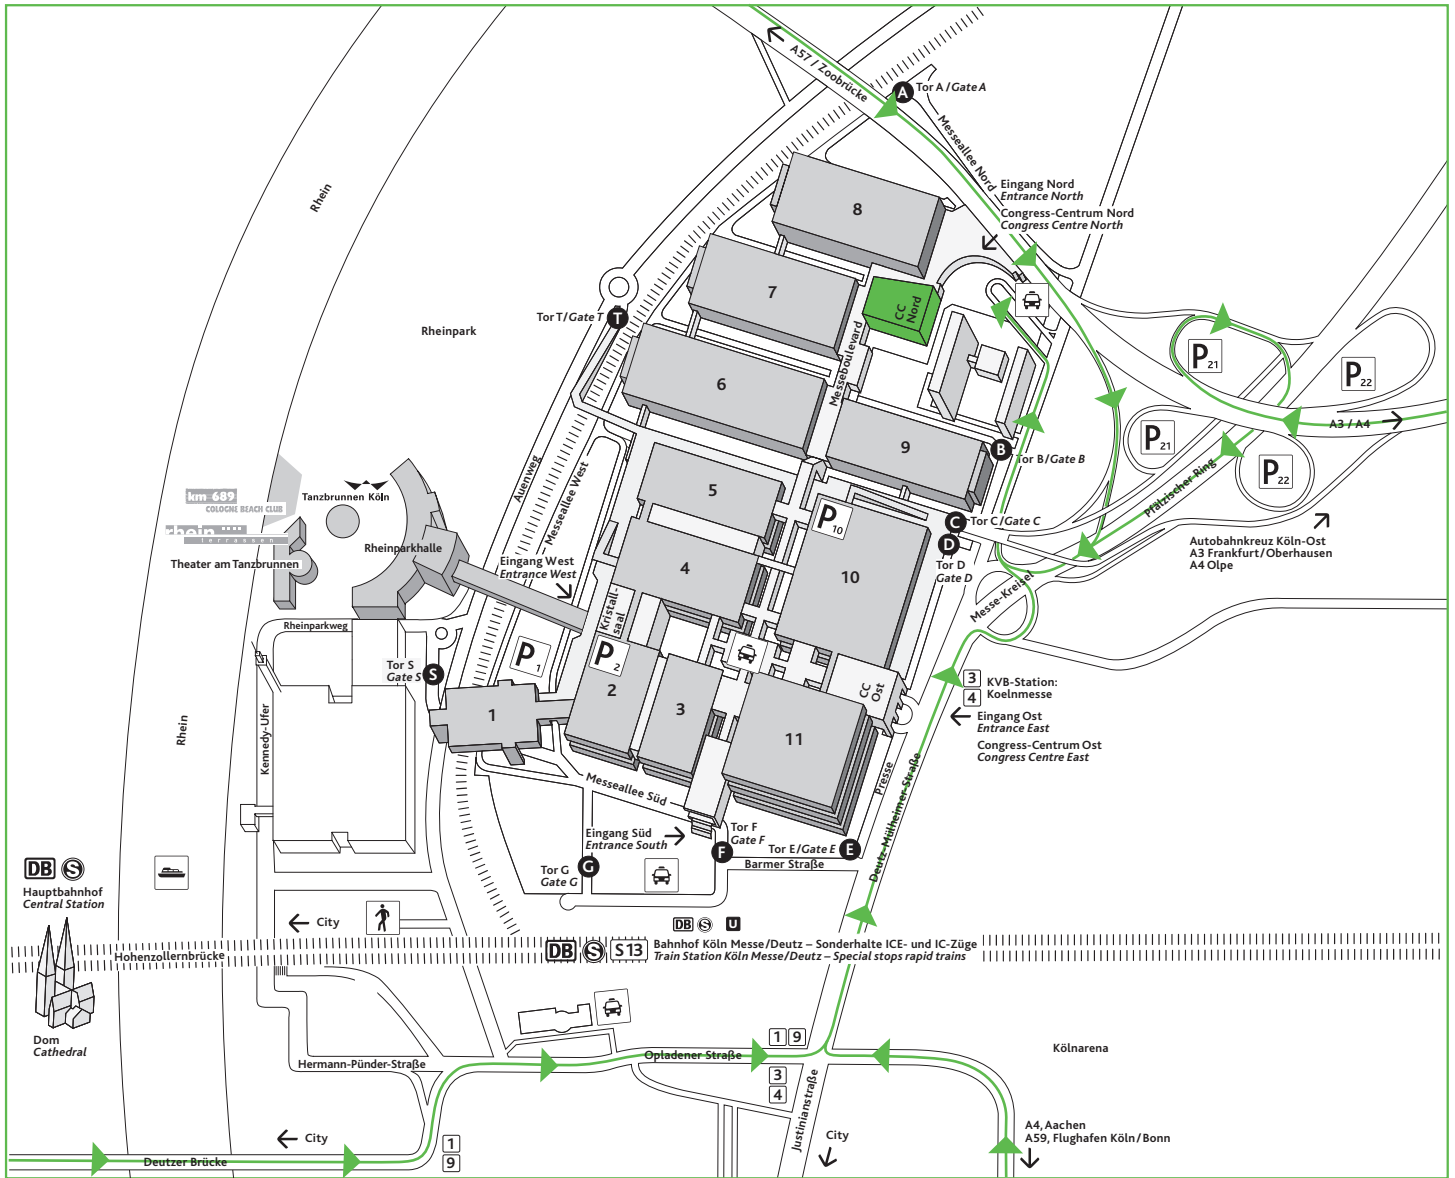

NORD

# Congress-Centrum Koelnmesse

Fußweg  
Pedestrian route

Taxi

Parkplatz  
Parking

Fähre: City/Hbf  
Ferry: City/Central Station

S-Bahn  
Suburban railway

Bahnhof  
Train Station

U-Bahn  
Subway